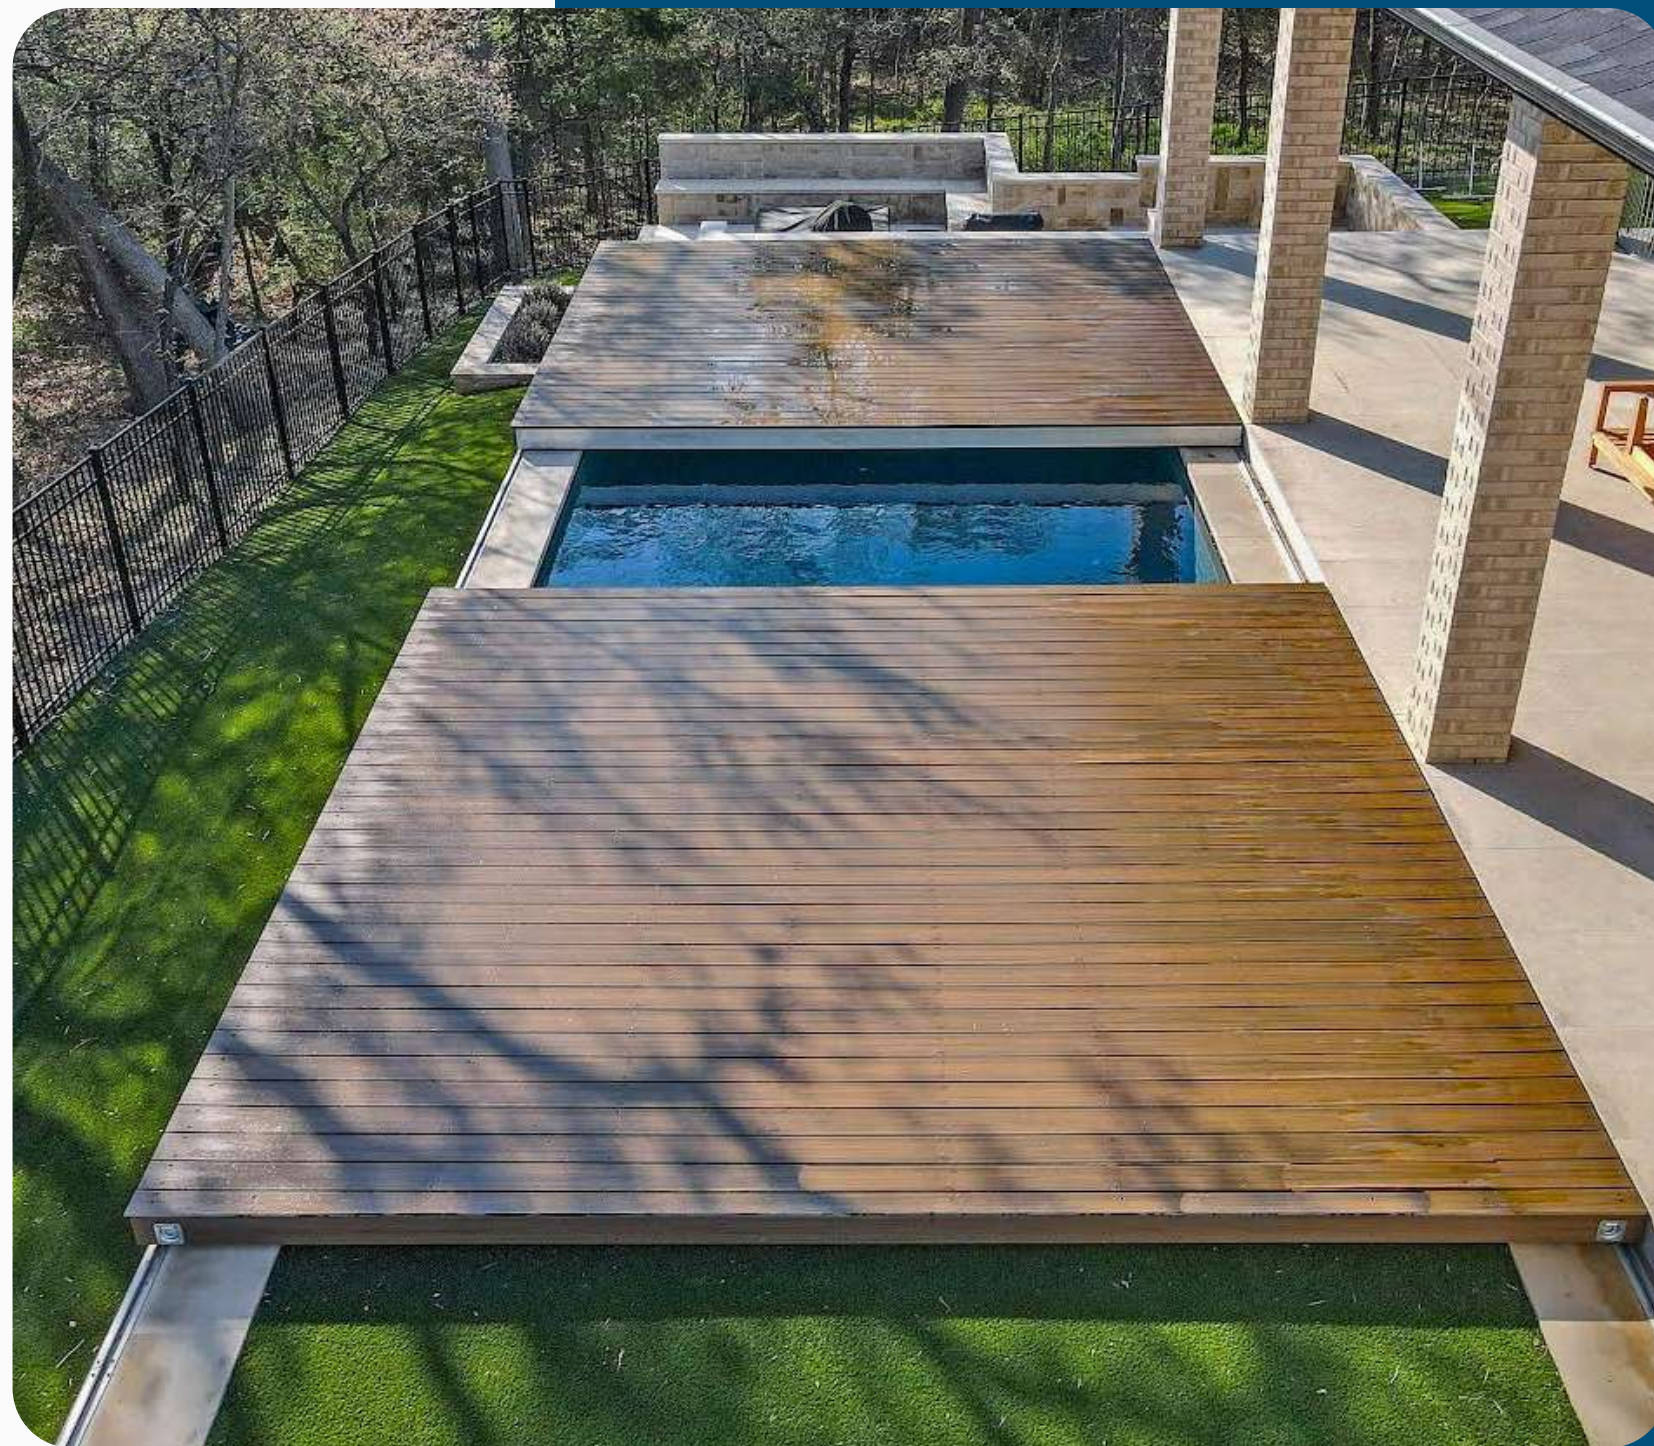

An aerial photograph of a swimming pool in a backyard. The pool is rectangular and filled with clear blue water. A white, automatic pool cover is partially retracted, revealing a slatted deck. The pool is surrounded by a light-colored tiled deck. To the left of the pool, two blue lounge chairs are placed on the deck. The pool is set in a lush green lawn with some landscaping, including small trees and flowers. The overall scene is bright and sunny, with shadows cast on the grass and deck.

# S-LIDE™

SLIDING DECK POOL COVER

Dive into a world where choosing between **having a pool or saving backyard space is no longer a dilemma**. With the revolutionary S-LIDE™ Sliding Deck Pool Cover, you can seamlessly blend luxury and practicality in one stunning solution. This innovative design **transforms your pool into a versatile outdoor space**, allowing you to maximize every inch of your backyard.

## CONFIGURATIONS & OPTIONS

**MAX SIZE**  
26'x26'

**MOTORIZATION**  
Solar-Powered Motors

**INSULATION**  
2" Foiled Polystyrene

**EDGE TRIM**  
Powder-Coated Aluminum

CV  
ASTM F1346  
**CERTIFIED**  
SAFETY POOL COVER